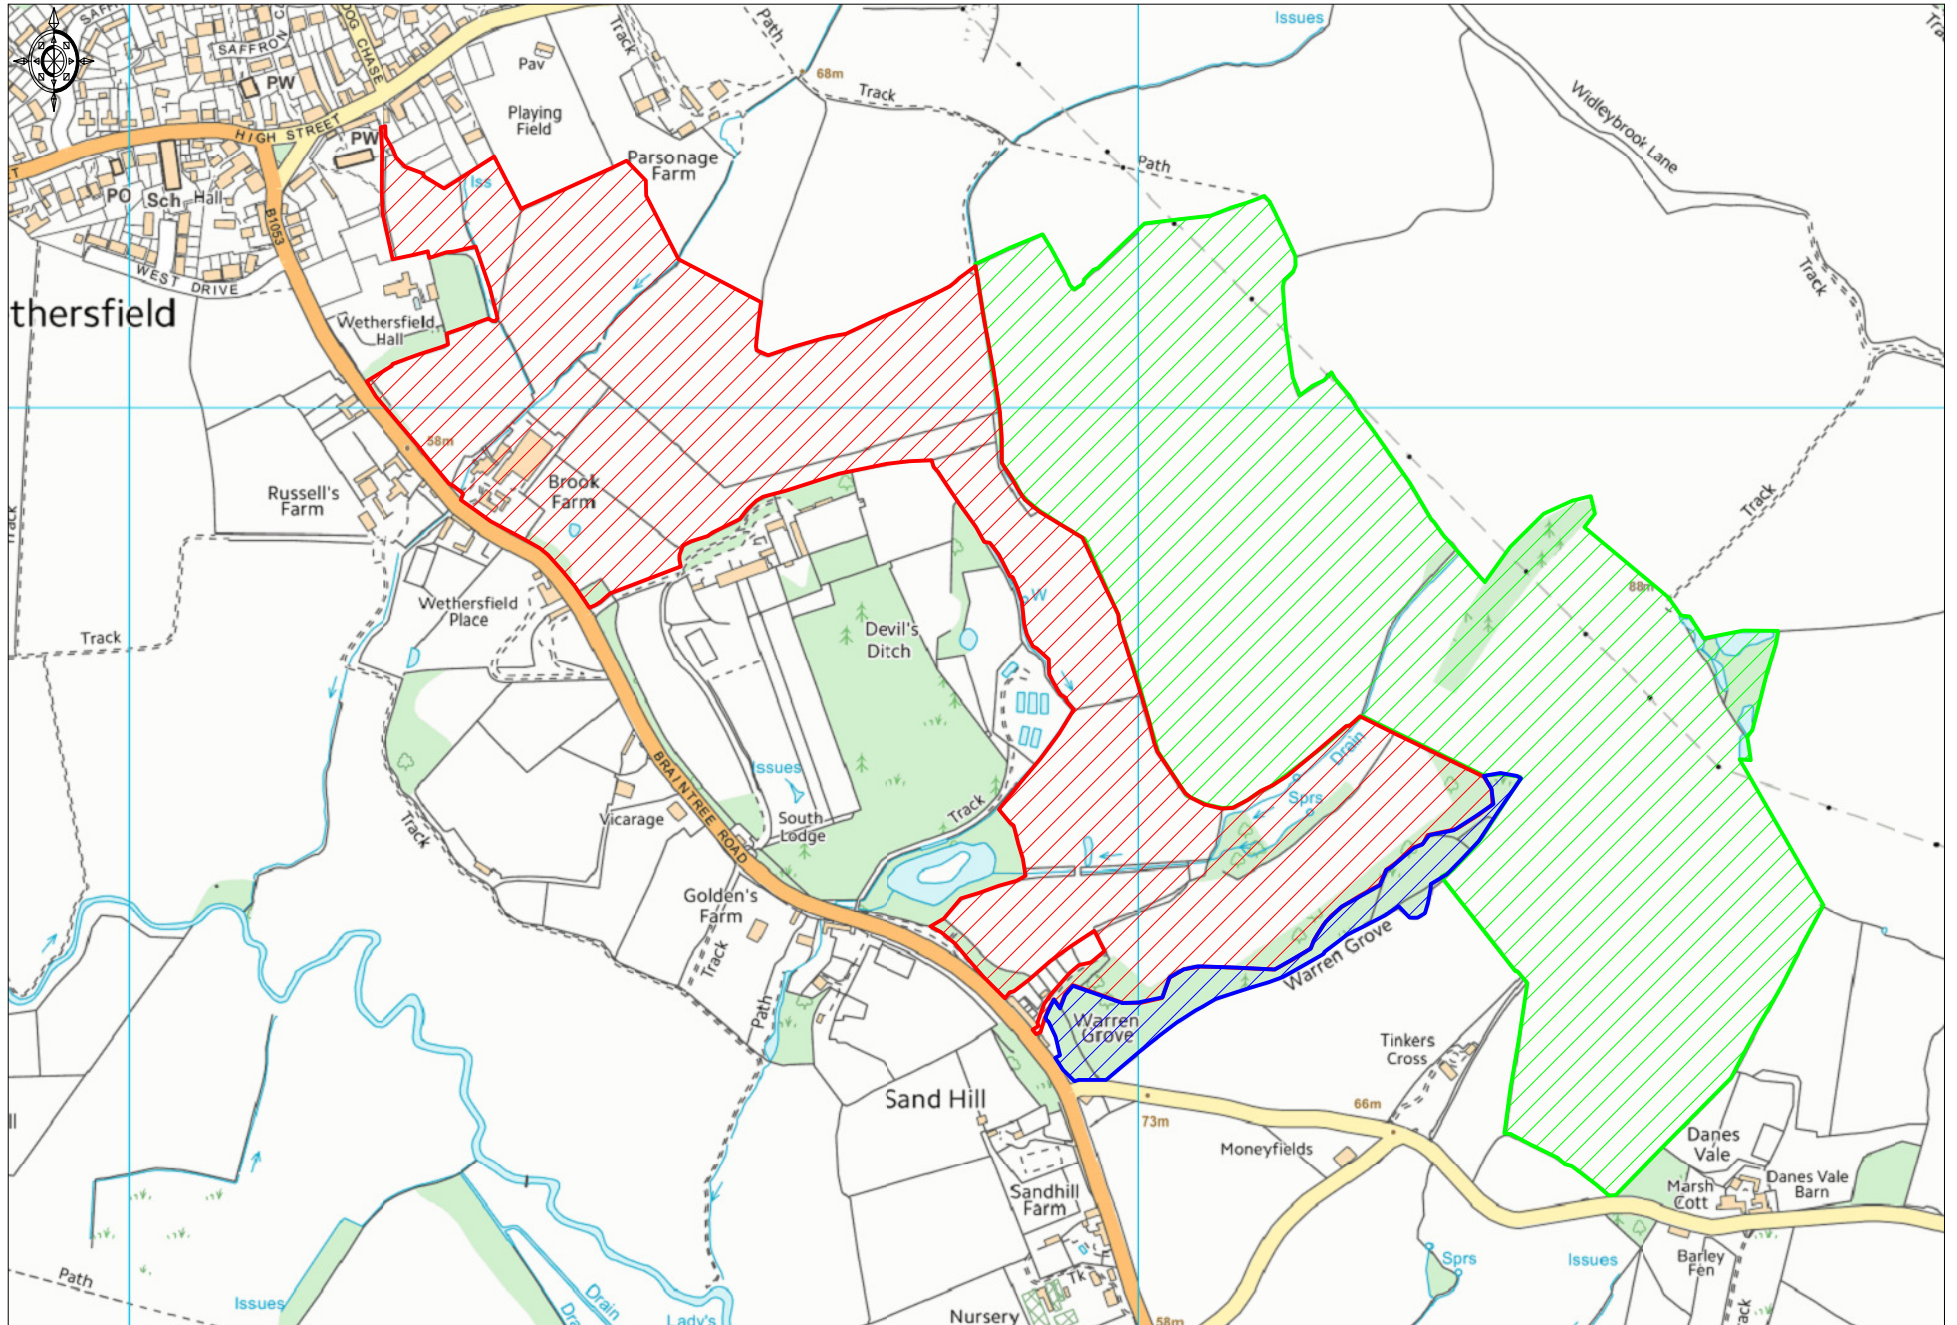

Brook Farm, Wethersfield

Ordnance Survey © Crown Copyright 2014. All rights reserved. Licence number 100022432. Plotted Scale - 1:7500